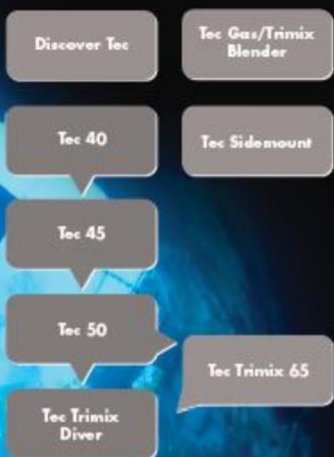

GO BEYOND

WITH PADI TECREC® COURSES...

OPEN CIRCUIT TECHNICAL DIVER COURSES

TECHNICAL CLOSED CIRCUIT REBREATHER COURSES

RECREATIONAL REBREATHER COURSES

INSTRUCTOR LEVEL COURSES

*Additional prerequisites required