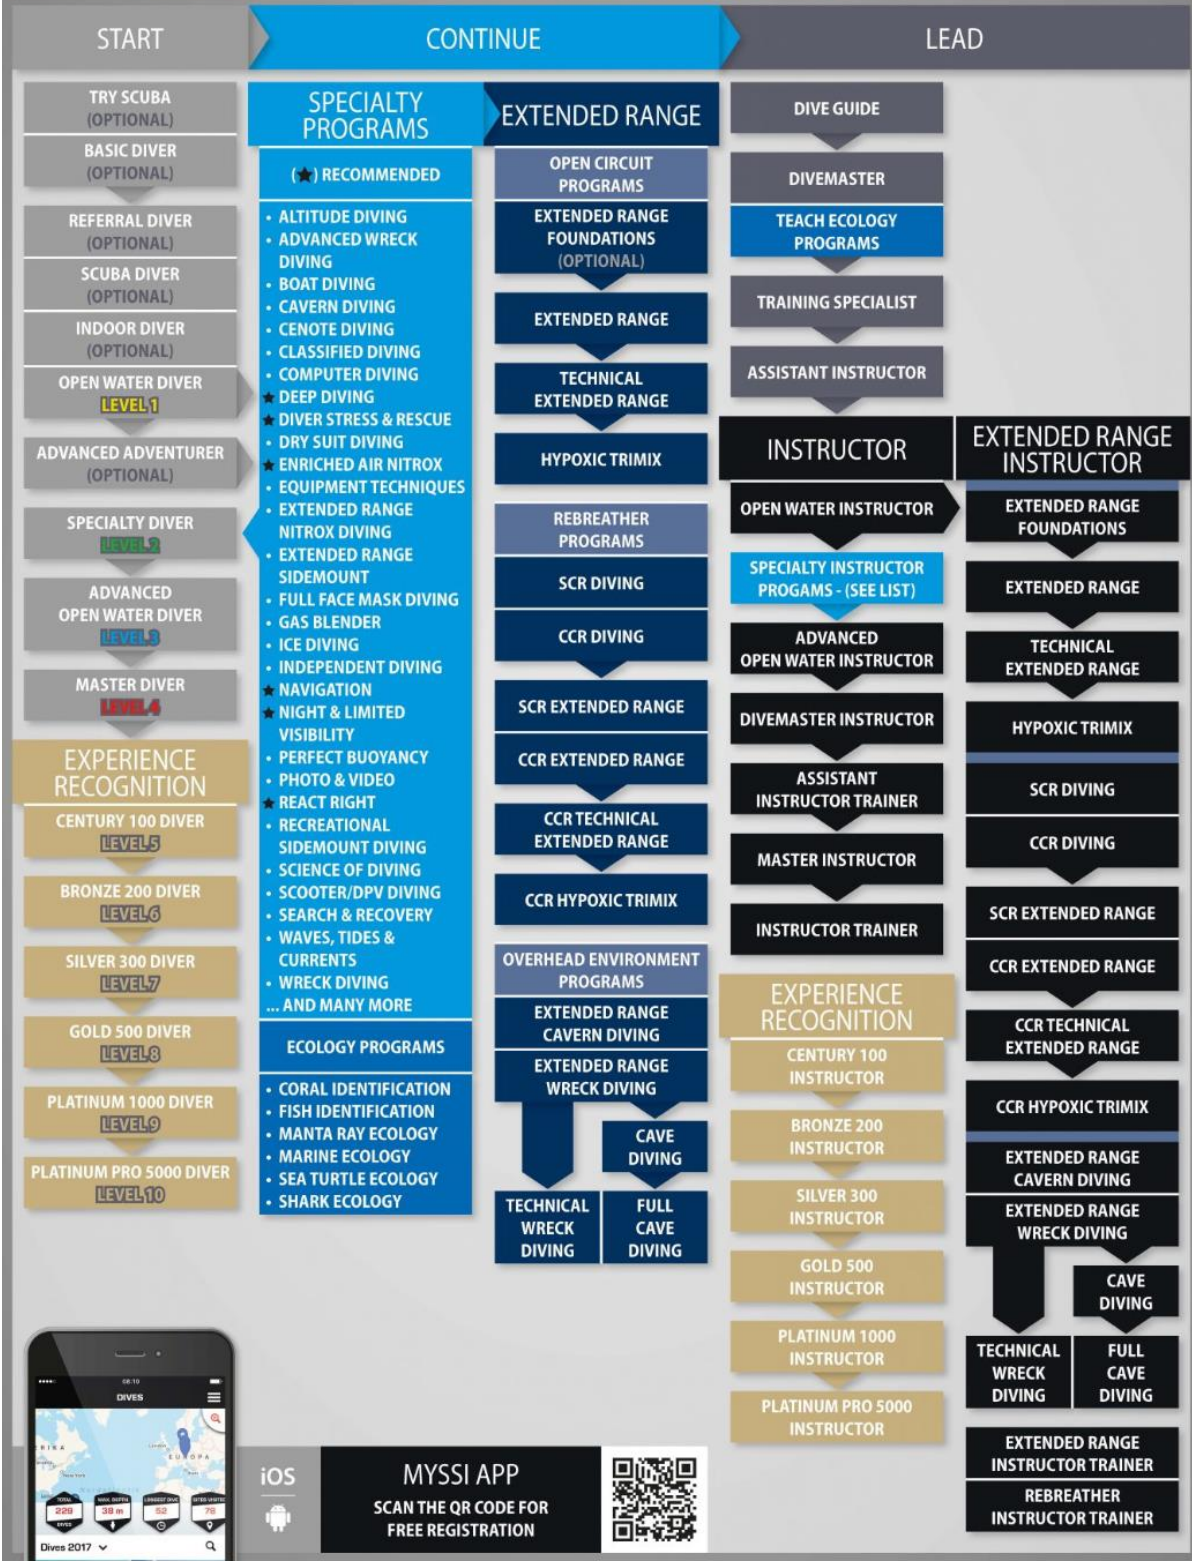

# TRAINING PATHWAY

SCUBA, EXTENDED RANGE & PROFESSIONAL CAREER PROGRAMS

MYSSI APP  
SCAN THE QR CODE FOR FREE REGISTRATION